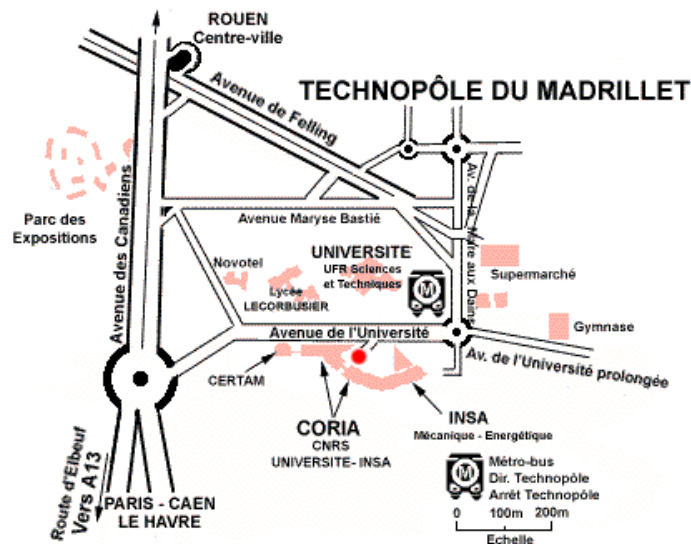

### Da Vinci competition

2014, october 15<sup>th</sup> -16<sup>th</sup>  
CORIA UMR 6614, Rouen, France.

### By Train ...

Trains go to Rouen from St Lazare Station (Paris) which is near Madeleine and the shops on Boulevard Haussmann. Trains go every hour but some are stopping trains or you may have to change. Please, check on [the SNCF website](#) for the direct fast train times.

### In Rouen train station.

Metro line of Rouen

Be careful, 2 metros on the same line. Take "Technopole line" (blue line) in direction to technopole terminus. (ERCOFTAC\_rouen\_metro\_map.pdf)

Then, refer to coria map proximity.

### Car ...

Rouen is linked with Paris by the motorway A13 (130 km) taking near 1 hour and thirty minutes by car. The Rouen-England connection is done by the A28 motorway and the Channel Tunnel.

For all your trips in France, we recommend to have a look on the following web site:  
<http://www.viamichelin.com>.